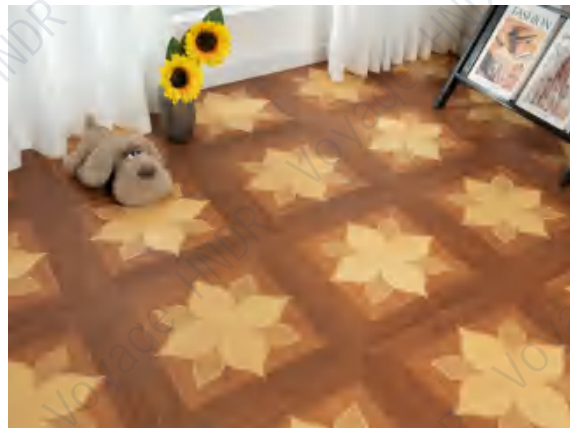

DR H038

SIZE:806*403mm