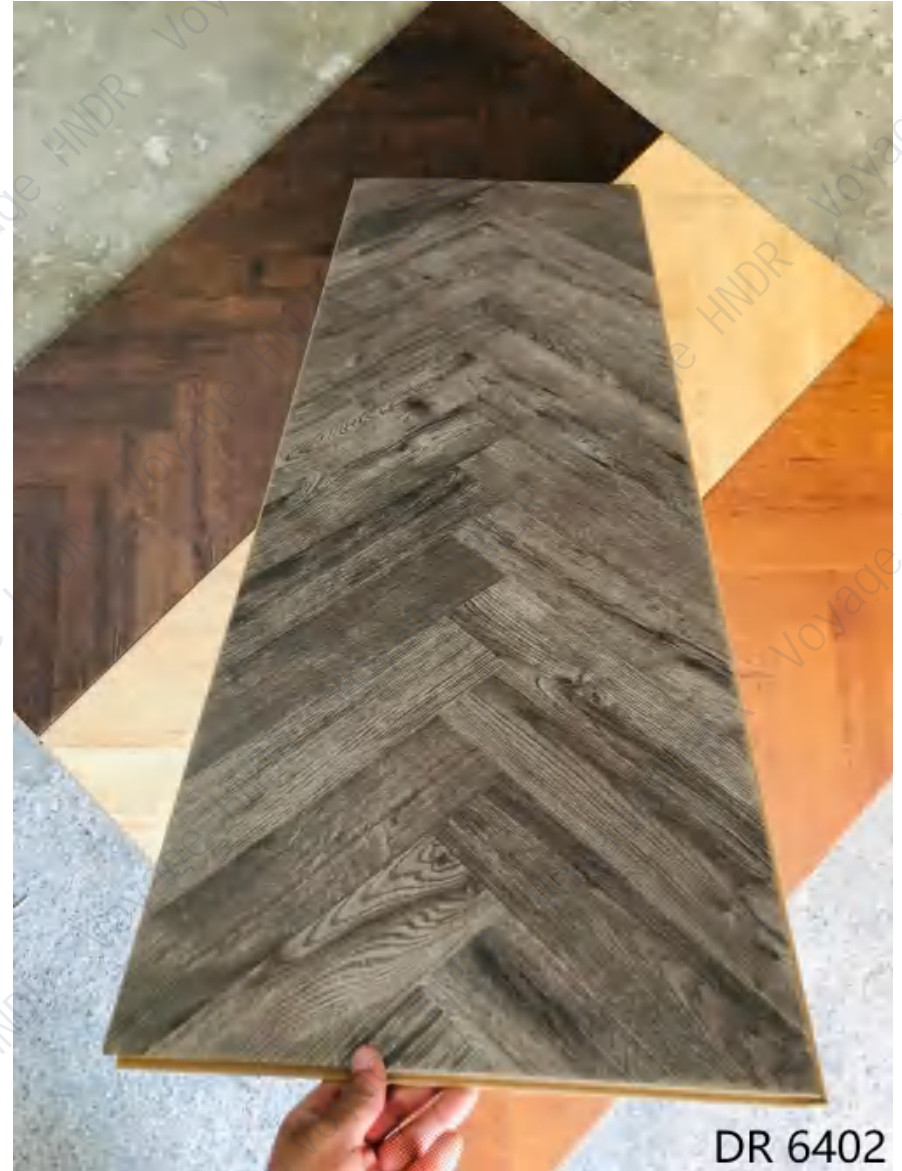

DR 64 SERIES

SIZE:1216*403mm

DR 6402